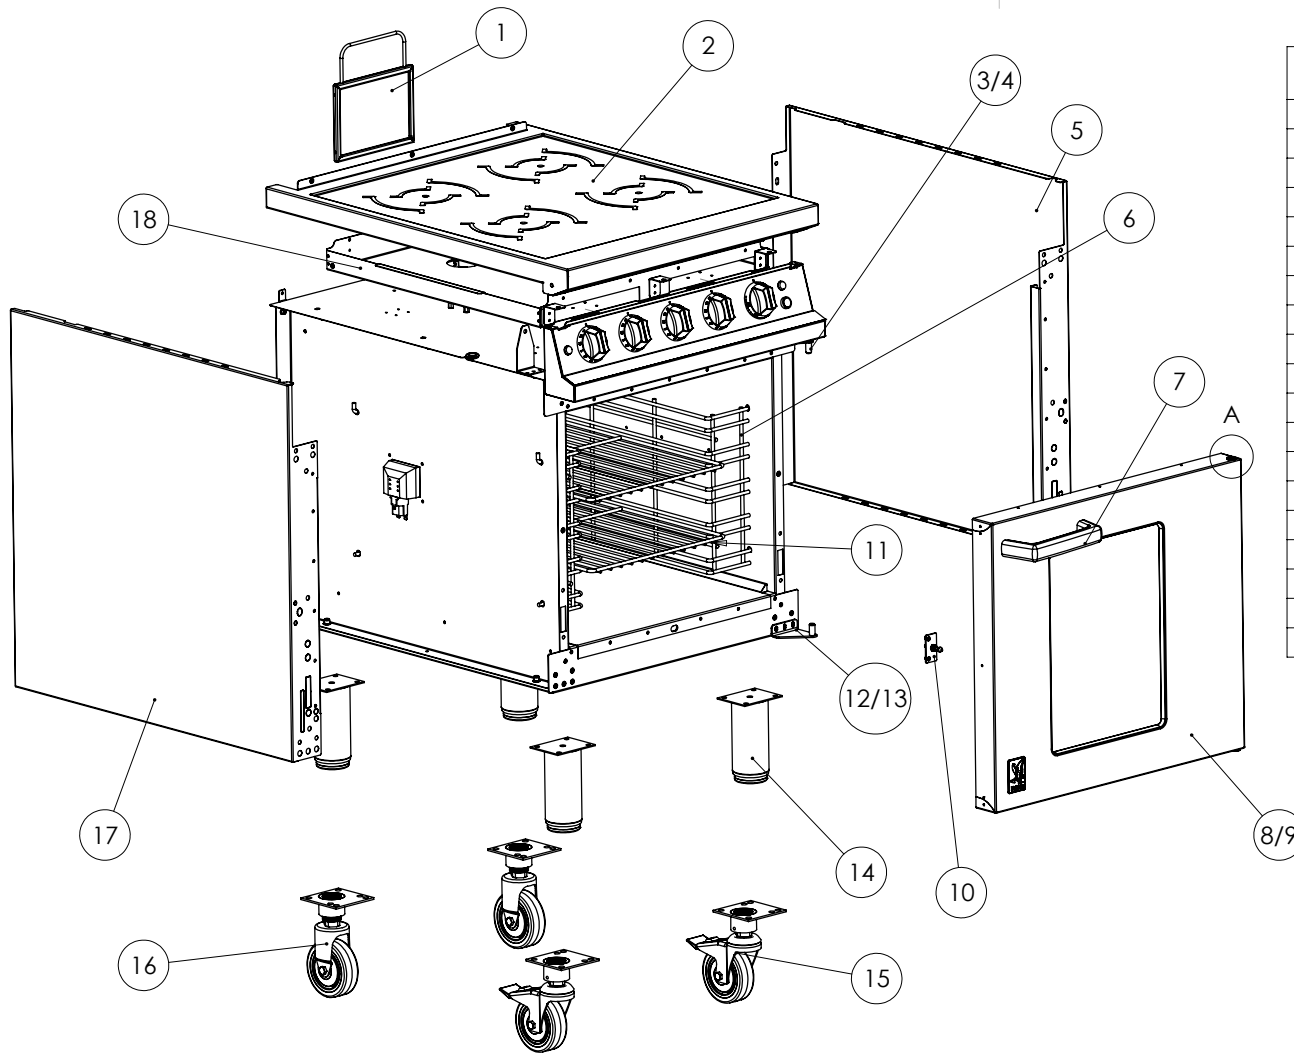

E143i - SPARES - OVEN

ITEM No.	DESCRIPTION	SPARES CODE
1	BACK Baffle	733990030
2	OVEN ELEMENT 3.2KW	535420009
3	FAN MOTOR	732950001
4	OVEN FAN	535420010
5	OVEN LAMP C/W GLASS	732910390
6	OVEN CONTROL THERMOSTAT	535420006
7	AMBER INDICATOR	730962040
8	LIGHT SWITCH	535500037
9	OVEN CONTROL KNOB	733990031
10	OVEN DOOR SEAL	733990032
11	OVEN SAFETY THERMOSTAT	535420015

E143i - SPARES - CONTROLS

ITEM No.	DESCRIPTION	SPARES CODE
1	INDUCTION HEATER (16A)	733990005
2	8 POLE CABLE	733990009
3	CONTROL PANEL ASSEMBLY	733990025
4	INDUCTION CONTROL KNOB	733990003
5	MAINS PILOT LIGHT (RED)	730962010
6	HOB STAY ROD	733990012
7	5 POLE CABLE	733990010
8	CABLE GLAND	731350026
9	MAINS TERMINAL (7 WAY)	734000075
10	SAFETY OR OPERATION RELAY	734243005
11	FUSE HOLDER	734310510
12	FUSE 2A	734243006
13	REAR COOLING FAN	735400360
14	HOB COOLING FAN THERMOSTAT	733990011
15	MAINS TERMINAL (3 WAY)	732910270
16	SPLITTER BOARD	733990008
17	CODING SWITCH	733990006
18	SWITCH SPACER	733990007

E143i - SPARES - FITMENTS

ITEM No.	DESCRIPTION	SPARES CODE
1	AIR FILTER	535200000
2	INDUCTION HOB ASSEMBLY	733990022
3	RH TOP DOOR HINGE	535200008
4	LH TOP DOOR HINGE	535200006
5	RH OUTER PANEL	535200001
6	WIRE SHELF HANGER	733990026
7	OVEN HANDLE	733990018
8	RH DOOR ASSEMBLY	733990027
9	LH DOOR ASSEMBLY	733990028
10	DOOR LATCH PIN PLATE	733990029
11	HOT CUPBOARD SHELF	730950010
12	RH BOTTOM DOOR HINGE	535200009
13	LH BOTTOM DOOR HINGE	535200007
14	ST/ST ADJUSTABLE LEG	535480067
15	CASTOR ASSEMBLY- SWIVEL	530964350
16	CASTOR ASSEMBLY - FIXED	535290031
17	LH OUTER PANEL	535200000
18	INDUCTION GENERATOR CRADLE	733990033
19	DOOR HINGE BUSH	537101290