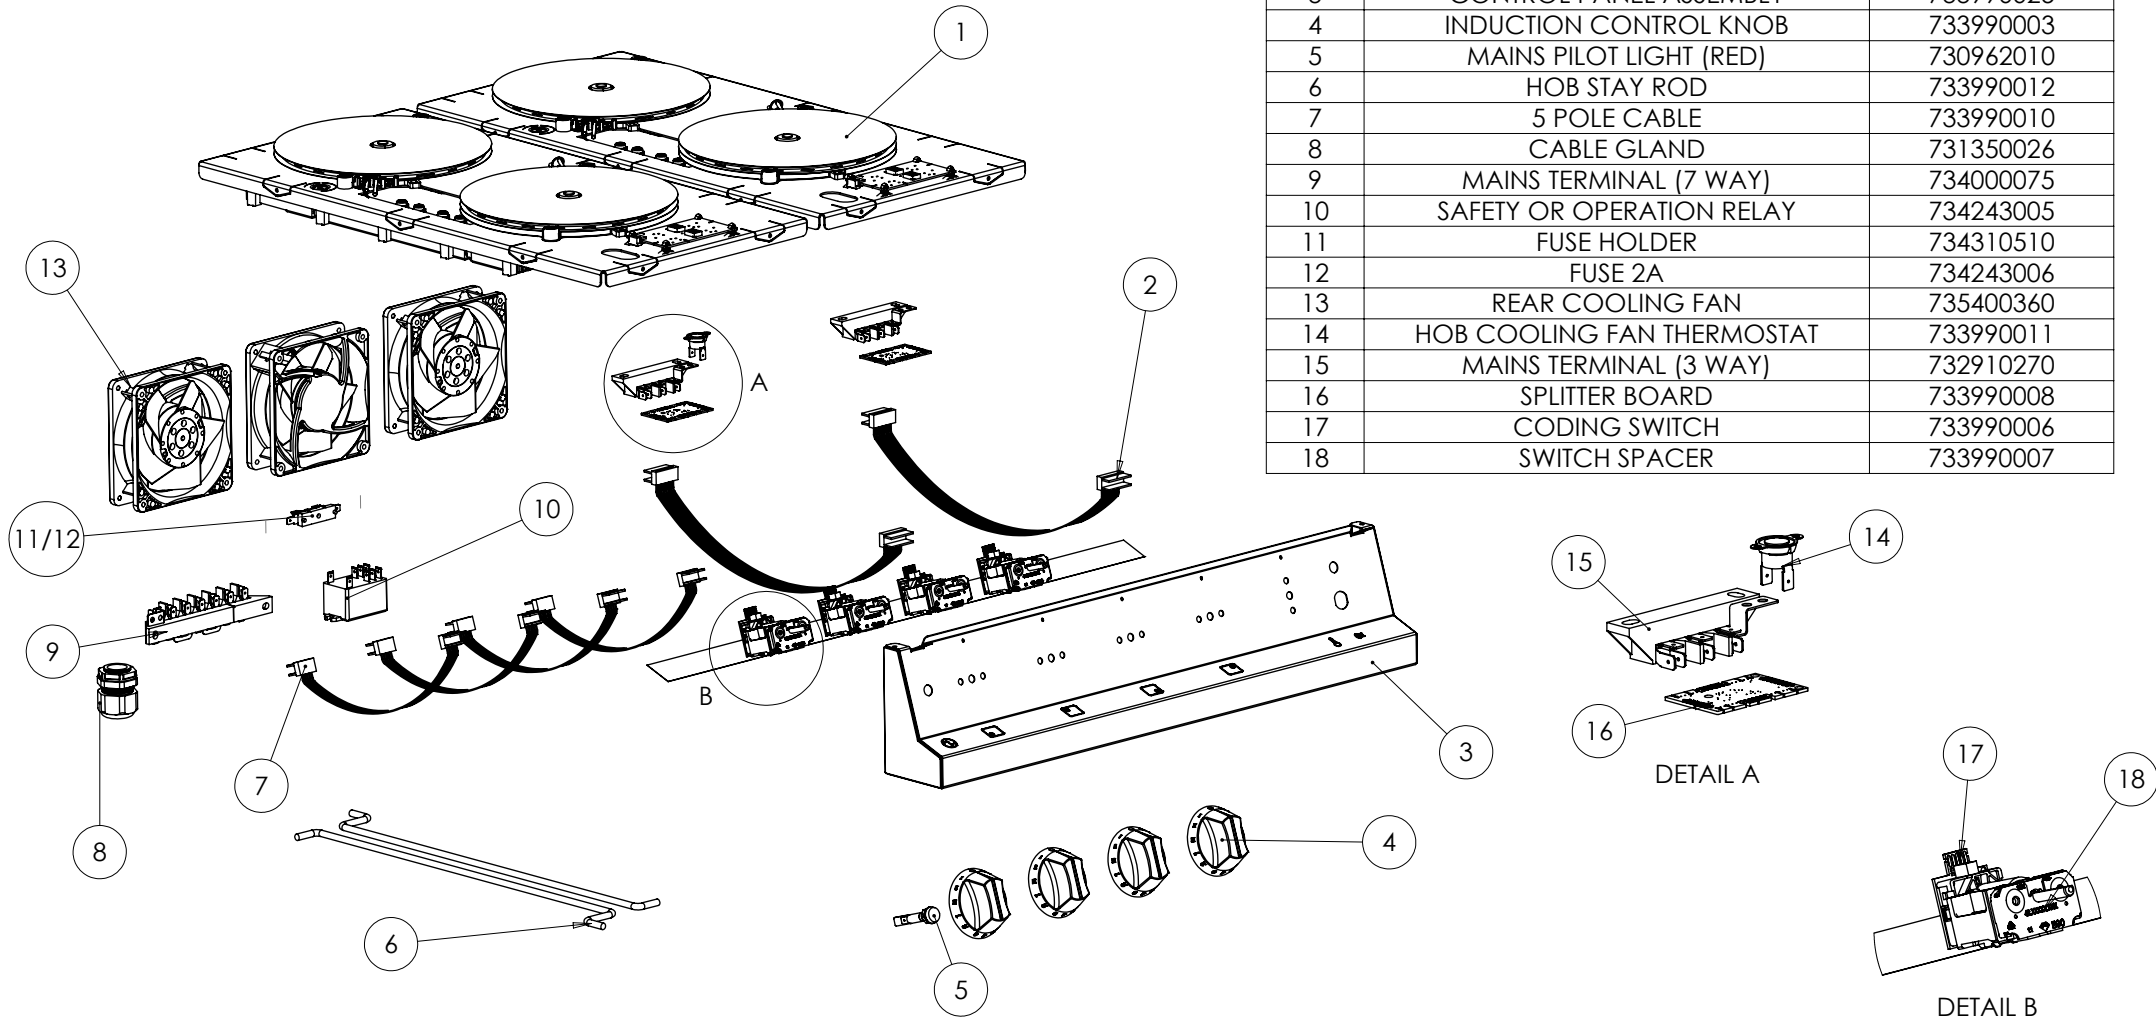

E143i - SPARES - OVEN

ITEM No.	DESCRIPTION	SPARES CODE
1	BACK Baffle	733990030
2	OVEN ELEMENT 3.2KW	535420009
3	FAN MOTOR	732950001
4	OVEN FAN	535420010
5	OVEN LAMP C/W GLASS	732910390
6	OVEN CONTROL THERMOSTAT	535420006
7	AMBER INDICATOR	730962040
8	LIGHT SWITCH	535500037
9	OVEN CONTROL KNOB	733990031
10	OVEN DOOR SEAL	733990032
11	OVEN SAFETY THERMOSTAT	535420015

E143i - SPARES - CONTROLS

ITEM No.	DESCRIPTION	SPARES CODE
1	INDUCTION HEATER (16A)	733990005
2	8 POLE CABLE	733990009
3	CONTROL PANEL ASSEMBLY	733990025
4	INDUCTION CONTROL KNOB	733990003
5	MAINS PILOT LIGHT (RED)	730962010
6	HOB STAY ROD	733990012
7	5 POLE CABLE	733990010
8	CABLE GLAND	731350026
9	MAINS TERMINAL (7 WAY)	734000075
10	SAFETY OR OPERATION RELAY	734243005
11	FUSE HOLDER	734310510
12	FUSE 2A	734243006
13	REAR COOLING FAN	735400360
14	HOB COOLING FAN THERMOSTAT	733990011
15	MAINS TERMINAL (3 WAY)	732910270
16	SPLITTER BOARD	733990008
17	CODING SWITCH	733990006
18	SWITCH SPACER	733990007

E143i - SPARES - FITMENTS

ITEM No.	DESCRIPTION	SPARES CODE
1	AIR FILTER	535200000
2	INDUCTION HOB ASSEMBLY	733990022
3	RH TOP DOOR HINGE	535200008
4	LH TOP DOOR HINGE	535200006
5	RH OUTER PANEL	535200001
6	WIRE SHELF HANGER	733990026
7	OVEN HANDLE	733990018
8	RH DOOR ASSEMBLY	733990027
9	LH DOOR ASSEMBLY	733990028
10	DOOR LATCH PIN PLATE	733990029
11	HOT CUPBOARD SHELF	730950010
12	RH BOTTOM DOOR HINGE	535200009
13	LH BOTTOM DOOR HINGE	535200007
14	ST/ST ADJUSTABLE LEG	535480067
15	CASTOR ASSEMBLY- SWIVEL	530964350
16	CASTOR ASSEMBLY - FIXED	535290031
17	LH OUTER PANEL	535200000
18	INDUCTION GENERATOR CRADLE	733990033
19	DOOR HINGE BUSH	537101290