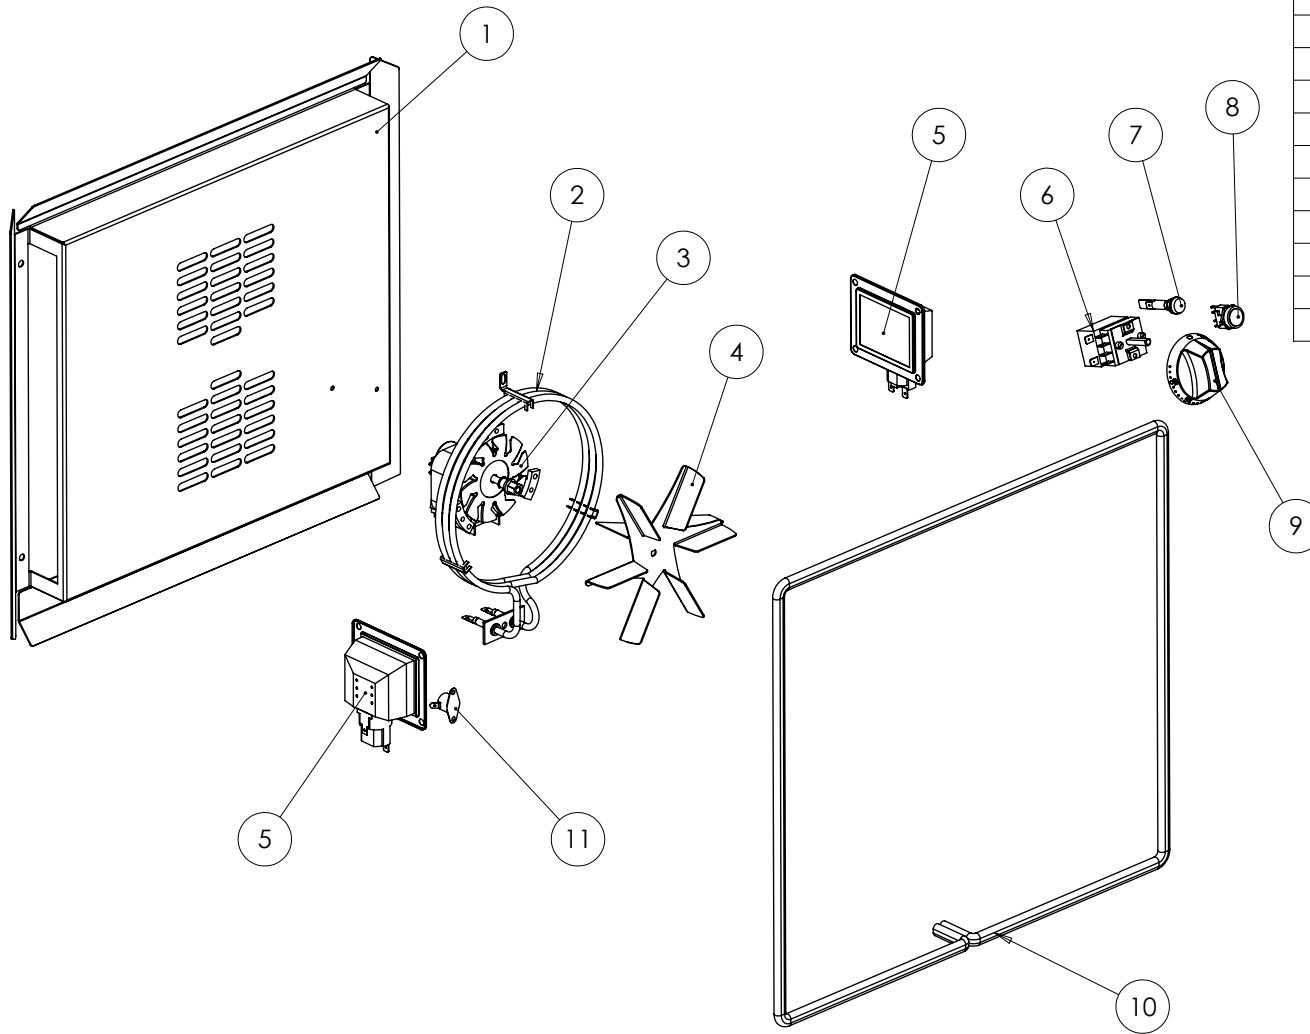

E143i - SPARES - OVEN

ITEM No.	DESCRIPTION	SPARES CODE
1	BACK Baffle	733990030
2	OVEN ELEMENT 3.2KW	535420009
3	FAN MOTOR	732950001
4	OVEN FAN	535420010
5	OVEN LAMP C/W GLASS	732910390
6	OVEN CONTROL THERMOSTAT	535420006
7	AMBER INDICATOR	730962040
8	LIGHT SWITCH	535500037
9	OVEN CONTROL KNOB	733990031
10	OVEN DOOR SEAL	733990032
11	OVEN SAFETY THERMOSTAT	535420015

E143i - SPARES - CONTROLS

ITEM No.	DESCRIPTION	SPARES CODE
1	INDUCTION HEATER (16A)	733990005
2	8 POLE CABLE	733990009
3	CONTROL PANEL ASSEMBLY	733990025
4	INDUCTION CONTROL KNOB	733990003
5	MAINS PILOT LIGHT (RED)	730962010
6	HOB STAY ROD	733990012
7	5 POLE CABLE	733990010
8	CABLE GLAND	731350026
9	MAINS TERMINAL (7 WAY)	734000075
10	SAFETY OR OPERATION RELAY	734243005
11	FUSE HOLDER	734310510
12	FUSE 2A	734243006
13	REAR COOLING FAN	735400360
14	HOB COOLING FAN THERMOSTAT	733990011
15	MAINS TERMINAL (3 WAY)	732910270
16	SPLITTER BOARD	733990008
17	CODING SWITCH	733990006
18	SWITCH SPACER	733990007

E143i - SPARES - FITMENTS

ITEM No.	DESCRIPTION	SPARES CODE
1	AIR FILTER	535200000
2	INDUCTION HOB ASSEMBLY	733990022
3	RH TOP DOOR HINGE	535200008
4	LH TOP DOOR HINGE	535200006
5	RH OUTER PANEL	535200001
6	WIRE SHELF HANGER	733990026
7	OVEN HANDLE	733990018
8	RH DOOR ASSEMBLY	733990027
9	LH DOOR ASSEMBLY	733990028
10	DOOR LATCH PIN PLATE	733990029
11	HOT CUPBOARD SHELF	730950010
12	RH BOTTOM DOOR HINGE	535200009
13	LH BOTTOM DOOR HINGE	535200007
14	ST/ST ADJUSTABLE LEG	535480067
15	CASTOR ASSEMBLY- SWIVEL	530964350
16	CASTOR ASSEMBLY - FIXED	535290031
17	LH OUTER PANEL	535200000
18	INDUCTION GENERATOR CRADLE	733990033
19	DOOR HINGE BUSH	537101290