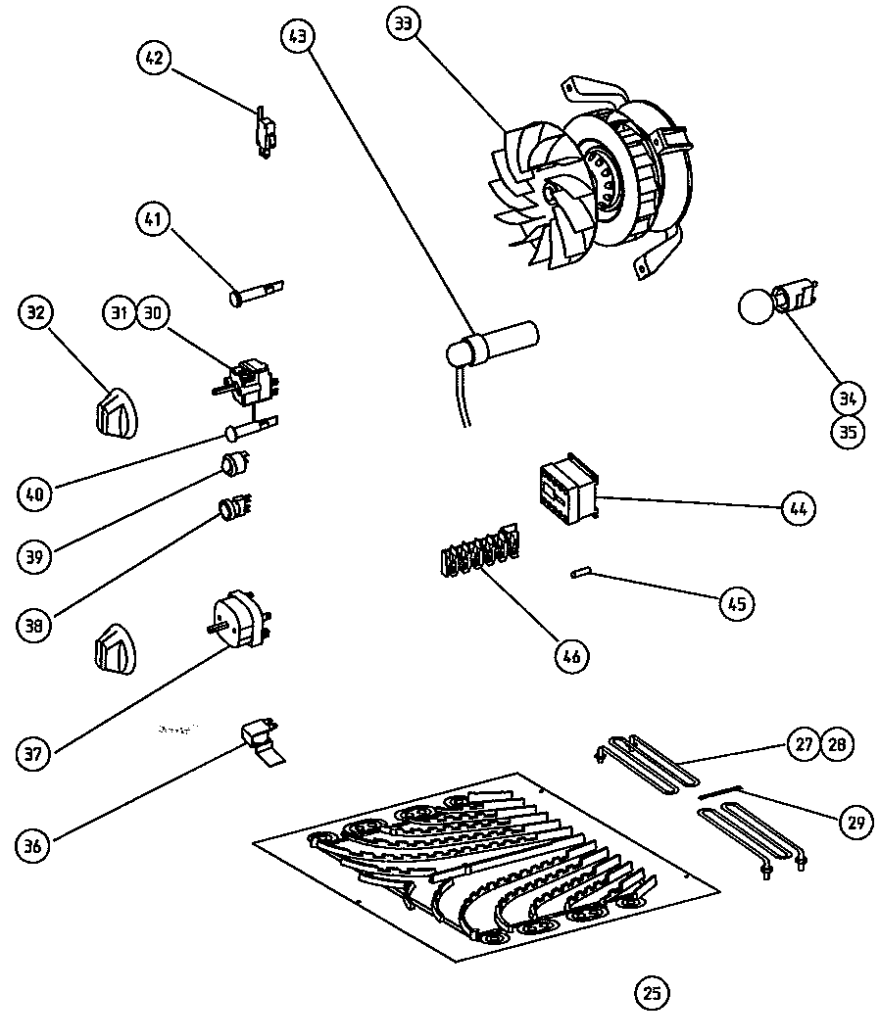

E2102 / E2112 - Electrics

E2102

Item	Spares No.	Description
1	730960010	Rectangular Hotplate Assembly
2	730960100	Rectangular Hotplate Casting
3	730960040	Element Outer
4	730960030	Element Intermediate
5	730960020	Element Inner
6	730960150	Element Clamp Plate
7	730964060	Hotplate Lagging Box
8	730960114	Round Hotplate Assembly
9	730960101	Round Hotplate Casting
10		
11	730960050	Hotplate
12	730960115	Fixing Bracket
13	730964160	Cover Plate
14	730960116	Seal for Round Hotplate (not shown)
15	730960070	6 Position Switch
16	731000005	6 Position Switch c/w Knob
17	731000002	6 Position Switch Knob Only
18	730960112	Terminal Block Porcelain
19	731000006	Terminal Block Incoming
20	731000007	Neon Amber
21	731000008	Neon Red

E2102 & E2112

Item	Spares No.	Description
22	731740570	Live Bus Bar Assy (not shown)
23	731740580	Neutral Bus Bar Assy (not shown)
24	731740591	Heat Exchanger Clamp (not shown)
25	731742000	Heat Exchanger
26	731742110	Heat Exchanger Insulation Box (not shown)
27	731740520	Oven Element
28	731740521	Oven Element Set of 6
29	731742020	Set of (6) Element Clamps
30	535500039	Oven Thermostat
31	731000009	Oven Thermostat c/w Knob
32	535500002	Oven Thermostat Knob Only
33	531740330	Oven Fan
34	531740341	Lamp Holder
35	531740340	Oven Lamp
36	535500035	Buzzer
37	535500036	Timer
38	535500037	Oven Light Switch
39	535500038	Power Switch
40	731000008	Neon Red
41	731000007	Neon Amber
42	531740480	Door Microswitch
43	531740400	Capacitor
44	731740510	Contactors
45	535500053	Fuse 2A
46	731000006	Terminal Block