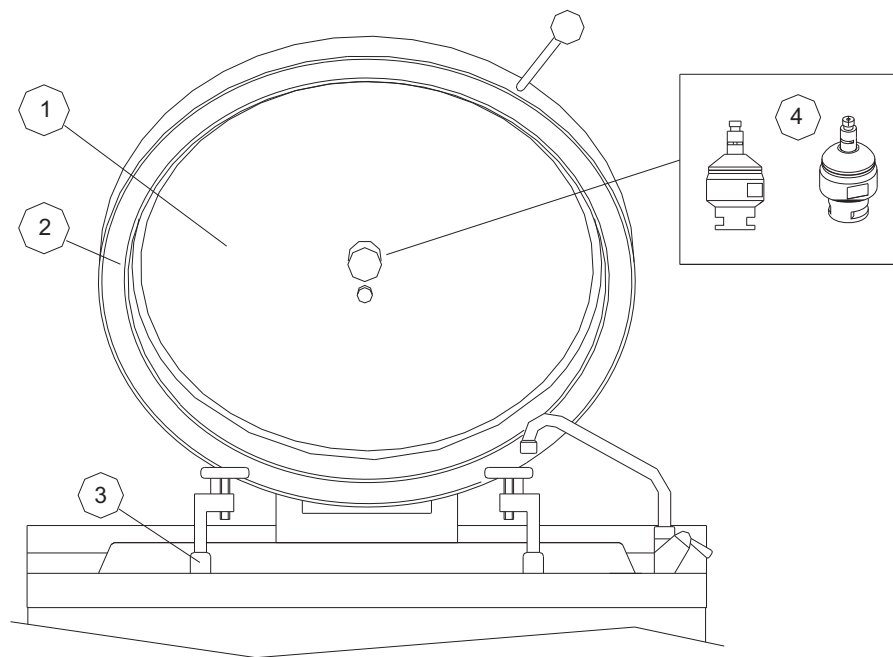

F900 SERIES

E9781 Boiling Pans - 100L/150L

Lid Fitments

Lid Fitments

Item	Description	Spares No.	Part No.
1.	Autoclave lid	F900-SMP0126-00	SMP0126-00
2.	Gasket for autoclave lid	F900-10600290	10600290
3.	Lock clamp	F900-20300093	20300093
4.	Safety valve	F900-30300026	30300026