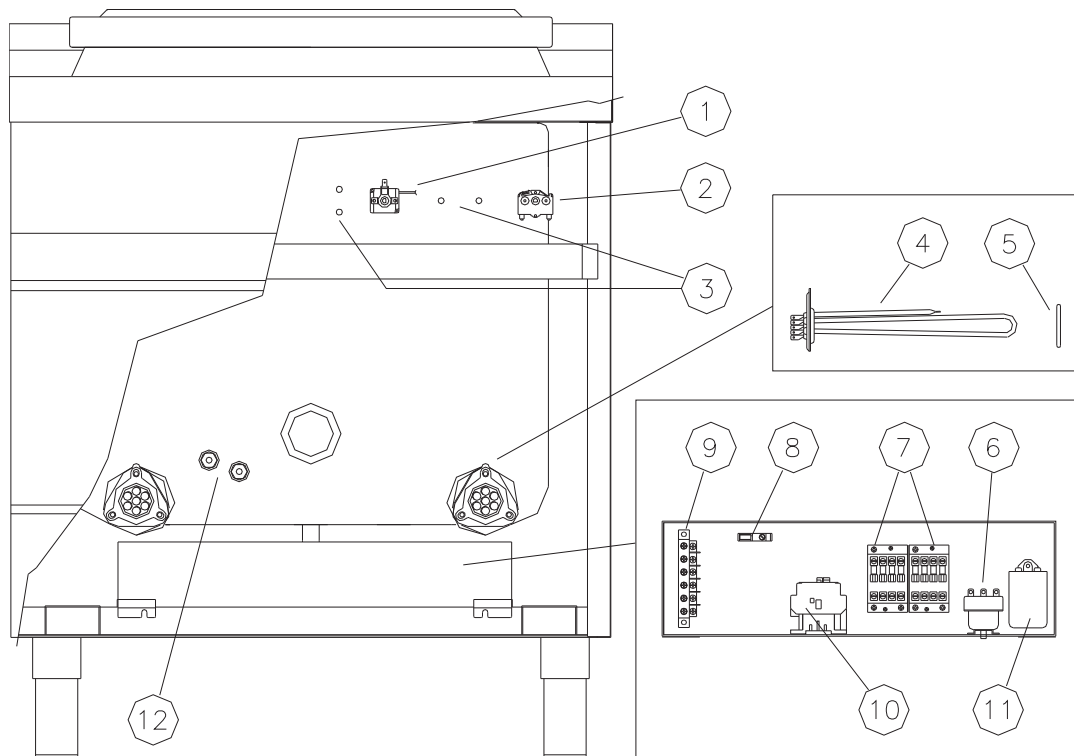

F900 SERIES

E9781 Boiling Pans - 100L/150L

Controls

Controls

Item	Description	Spares No.	Part No.
1.	Thermostat	F900-40100050	40100050
2.	Changeover switch	F900-40100004	40100004
3.	Neon lamp		
4.	Heating element	F900-40400048	40400048
4.	Heating element	F900-40400038	40400038
5.	O-ring (Ø47mm)	F900-10500100	10500100
6.	Safety thermostat	F900-30500005	40100044
7.	Electro-magnetic switch	F900-30100005	30100005
8.	Fuse	F900-40400100	40400100
9.	Hold fast	F900-40200016	40200016
10.	Electro-magnetic switch	F900-40100024	40100024
11.	Level control device	F900-40800054	40800054
12.	Level control electrode	F900-40800040	40800040