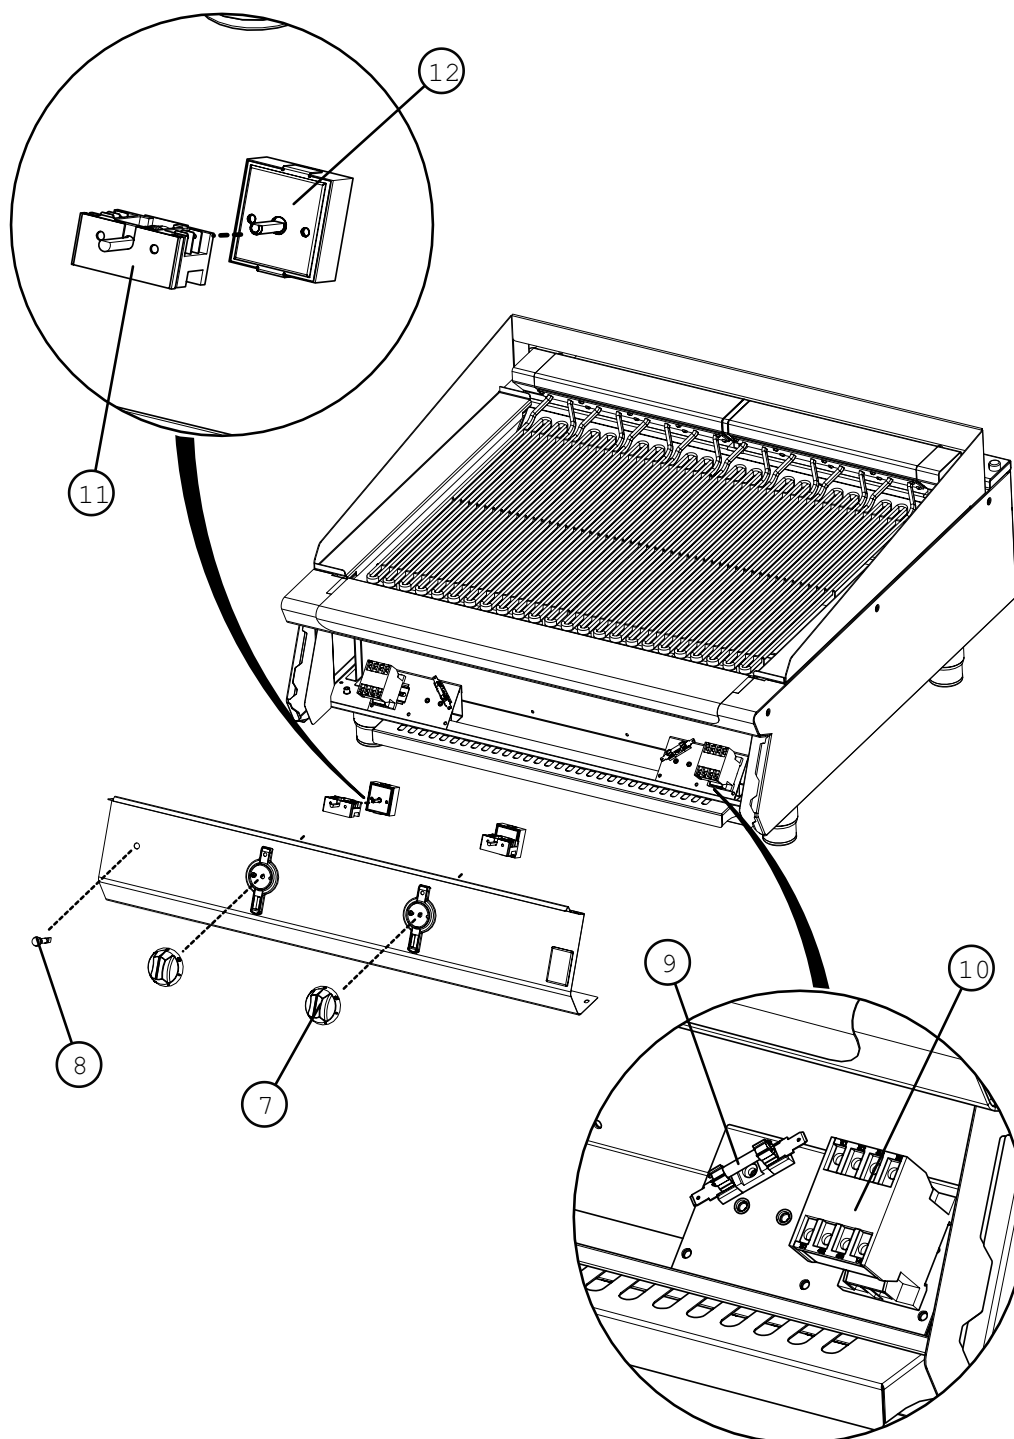

E9460 and E9490 Electric Chargrills

Common Controls

Common Controls

<u>Item</u>	<u>Description</u>	<u>Spares No.</u>	<u>Part No.</u>
7.	Control knob	733650003	RA9424
8.	Mains pilot light (<i>red</i>)	730962010	RA9249
9.	Fuse 2A (<i>Anti Surge</i>)	734243006	R2292
10.	Contactor	734310440	R6160
11.	Switch	732910481	RZZ277
12.	Energy regulator	735960028	T619000