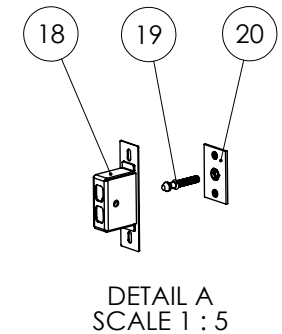

FE3D - SPARES - FITMENTS

ITEM	PART No	DESCRIPTION
1	732970000	OUTER WRAP
2	732970001	OUTER BACK
3	732970002	DOOR HANDLE
4	732970003	CONTROL PANEL
5	732970004	COMPLETE DOOR ASSEMBLY
6	732970005	OUTER DOOR ASSEMBLY
7	732970006	INNER DOOR ASSEMBLY
8	732970007	BAFFLE
9	732970008	SHELF HANGER
10	732970009	GRID SHELF
11	732970010	DOOR SEAL
12	732980014	FOOT (SET OF 4)
13	732980015	BOTTOM DOOR HINGE
14	732980016	TOP DOOR HINGE
15	732980019	THERMOSTAT BRACKET & COVER
16	730980008	HANGER RAIL SCREW (SET OF 4)
17	732950014	BUSH (SET OF 2)
18	730980015	DOOR CATCH
19	731910670	DOOR KEEPER STUD
20	732950027	DOOR STUD BACKING PLATE

FE3D - SPARES - CONTROLS

ITEM	PART No	DESCRIPTION
1	732910290	OVEN ELEMENT 230V
2	730980006	DOOR PROXIMITY SWITCH
3	732200032	DOOR PROXIMITY MAGNET
4	732150006	SAFETY THERMOSTAT
5	730980000	OVEN THERMOSTAT
6	732980001	CONTROL KNOB
7	732980003	FLEX LEAD C/W MOULDED PLUG
8	732980004	LED CONNECTIVITY SWITCH - PINS
9	732980005	LED CONNECTIVITY SWITCH - PLATES
10	732980006	LORA NETWORK BOARD (FOR IOT UNITS)
11	732970011	BI DIRECTIONAL FAN MOTOR C/W IMPELLOR
12	732970012	LED STRIP ASSEMBLY C/W BRACKET
13	732970013	DIGITAL PROGRAMMABLE CONTROLLER
14	732970014	SOLENOID
15	732970015	STEAM INJECTION COPPER PIPE
16	732970016	1/8" BSP TO 1/4" COUPLING
17	732970020	1/4" X 3/8" WASHER
18	732970021	1/8" BSPP FEMALE BRASS ELBOW
19	732970019	SPRAY NOZZLE