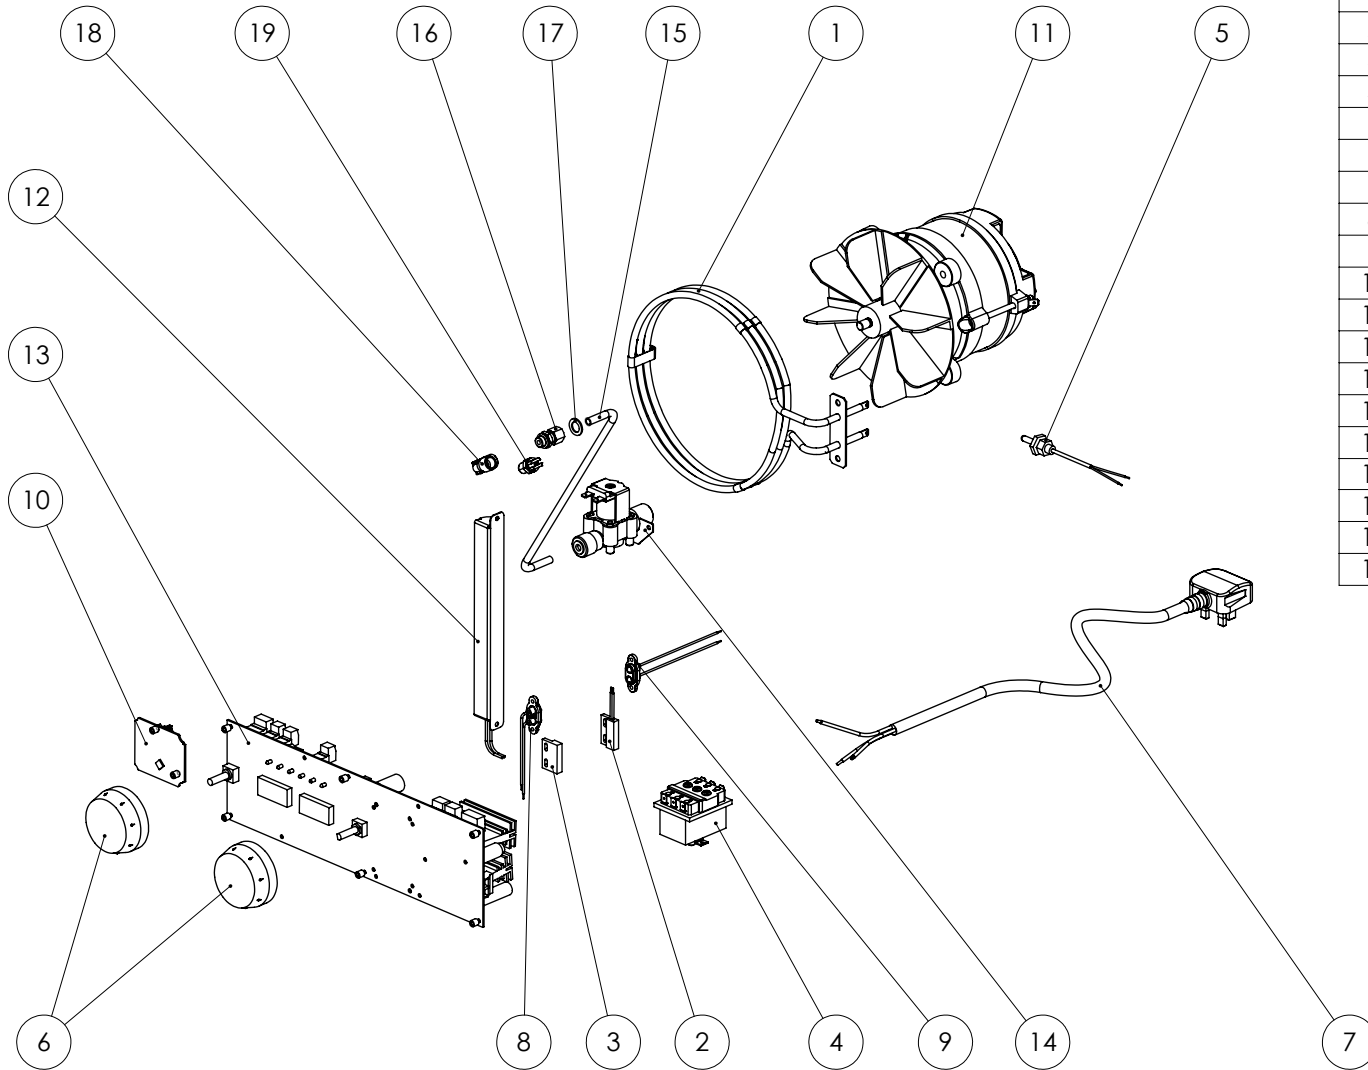

FE3D - SPARES - FITMENTS

ITEM	PART No	DESCRIPTION
1	732970000	OUTER WRAP
2	732970001	OUTER BACK
3	732970002	DOOR HANDLE
4	732970003	CONTROL PANEL
5	732970004	COMPLETE DOOR ASSEMBLY
6	732970005	OUTER DOOR ASSEMBLY
7	732970006	INNER DOOR ASSEMBLY
8	732970007	BAFFLE
9	732970008	SHELF HANGER
10	732970009	GRID SHELF
11	732970010	DOOR SEAL
12	732980014	FOOT (SET OF 4)
13	732980015	BOTTOM DOOR HINGE
14	732980016	TOP DOOR HINGE
15	732980019	THERMOSTAT BRACKET & COVER
16	730980008	HANGER RAIL SCREW (SET OF 4)
17	732950014	BUSH (SET OF 2)
18	730980015	DOOR CATCH
19	731910670	DOOR KEEPER STUD
20	732950027	DOOR STUD BACKING PLATE

FE3D - SPARES - CONTROLS

ITEM	PART No	DESCRIPTION
1	732910290	OVEN ELEMENT 230V
2	730980006	DOOR PROXIMITY SWITCH
3	732200032	DOOR PROXIMITY MAGNET
4	732150006	SAFETY THERMOSTAT
5	730980000	OVEN THERMOSTAT
6	732980001	CONTROL KNOB
7	732980003	FLEX LEAD C/W MOULDED PLUG
8	732980004	LED CONNECTIVITY SWITCH - PINS
9	732980005	LED CONNECTIVITY SWITCH - PLATES
10	732980006	LORA NETWORK BOARD (FOR IOT UNITS)
11	732970011	BI DIRECTIONAL FAN MOTOR C/W IMPELLOR
12	732970012	LED STRIP ASSEMBLY C/W BRACKET
13	732970013	DIGITAL PROGRAMMABLE CONTROLLER
14	732970014	SOLENOID
15	732970015	STEAM INJECTION COPPER PIPE
16	732970016	1/8" BSP TO 1/4" COUPLING
17	732970020	1/4" X 3/8" WASHER
18	732970021	1/8" BSPP FEMALE BRASS ELBOW
19	732970019	SPRAY NOZZLE