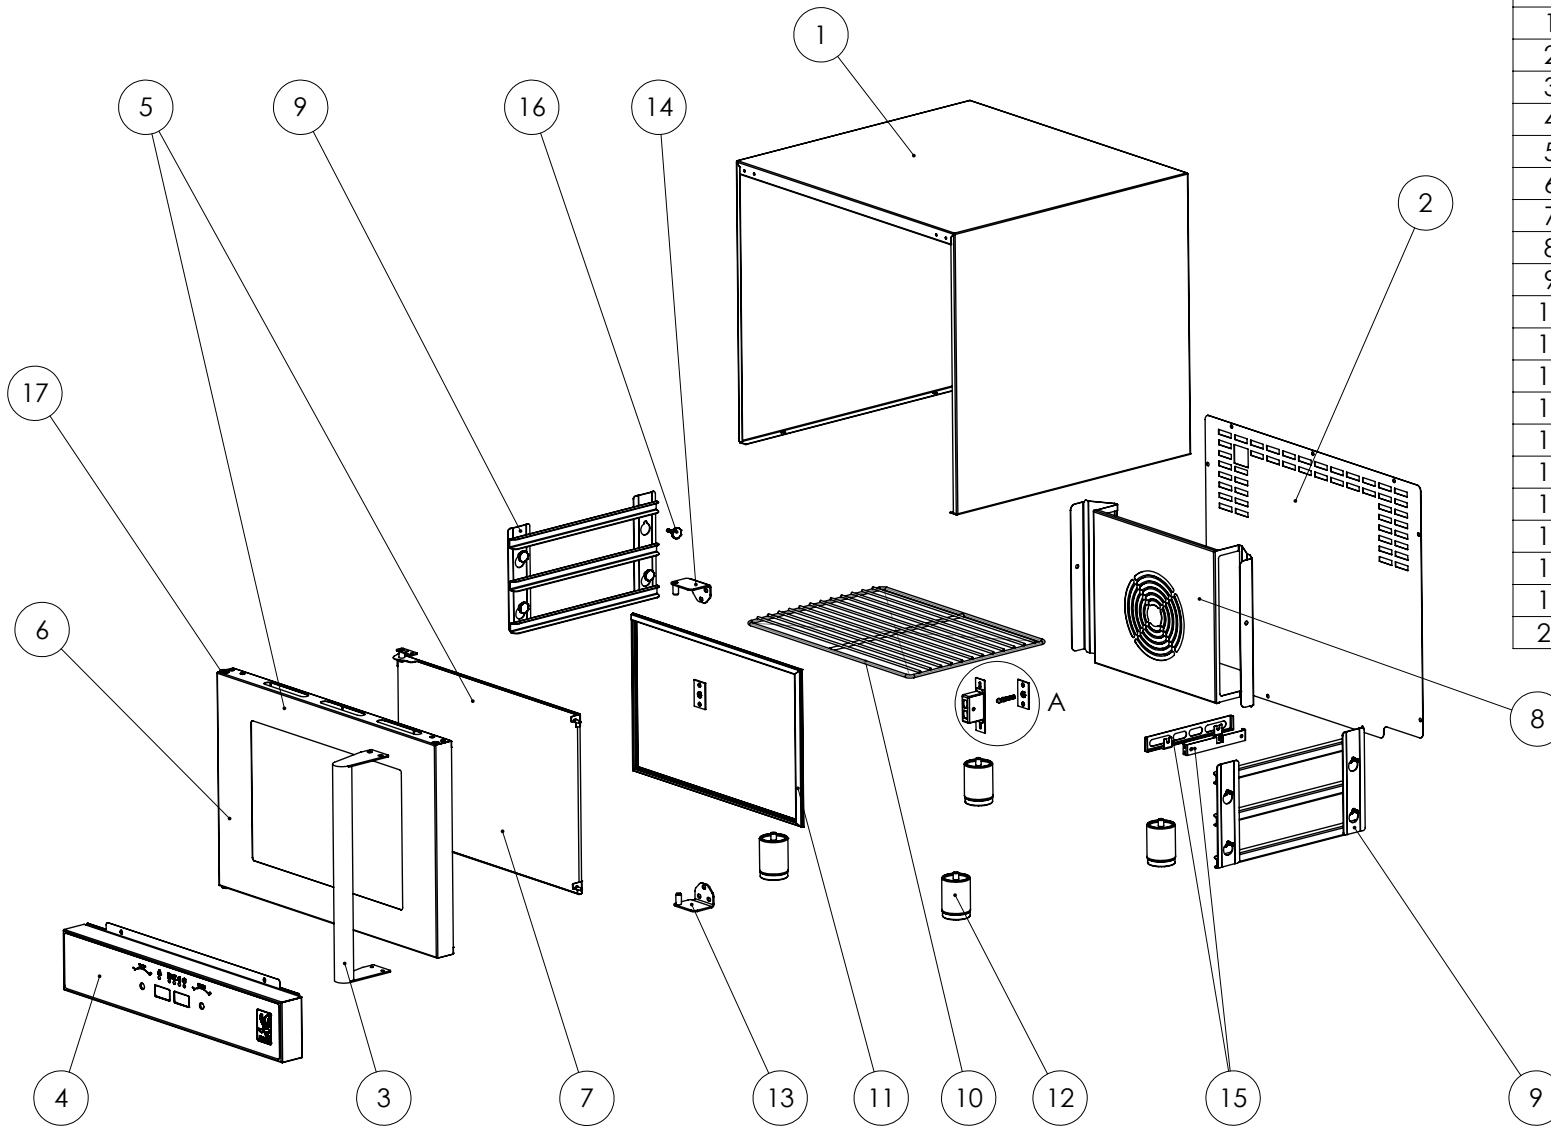

FE3D - SPARES - FITMENTS

ITEM	PART No	DESCRIPTION
1	732970000	OUTER WRAP
2	732970001	OUTER BACK
3	732970002	DOOR HANDLE
4	732970003	CONTROL PANEL
5	732970004	COMPLETE DOOR ASSEMBLY
6	732970005	OUTER DOOR ASSEMBLY
7	732970006	INNER DOOR ASSEMBLY
8	732970007	BAFFLE
9	732970008	SHELF HANGER
10	732970009	GRID SHELF
11	732970010	DOOR SEAL
12	732980014	FOOT (SET OF 4)
13	732980015	BOTTOM DOOR HINGE
14	732980016	TOP DOOR HINGE
15	732980019	THERMOSTAT BRACKET & COVER
16	730980008	HANGER RAIL SCREW (SET OF 4)
17	732950014	BUSH (SET OF 2)
18	730980015	DOOR CATCH
19	731910670	DOOR KEEPER STUD
20	732950027	DOOR STUD BACKING PLATE

FE3D - SPARES - CONTROLS

ITEM	PART No	DESCRIPTION
1	732910290	OVEN ELEMENT 230V
2	730980006	DOOR PROXIMITY SWITCH
3	732200032	DOOR PROXIMITY MAGNET
4	732150006	SAFETY THERMOSTAT
5	730980000	OVEN THERMOSTAT
6	732980001	CONTROL KNOB
7	732980003	FLEX LEAD C/W MOULDED PLUG
8	732980004	LED CONNECTIVITY SWITCH - PINS
9	732980005	LED CONNECTIVITY SWITCH - PLATES
10	732980006	LORA NETWORK BOARD (FOR IOT UNITS)
11	732970011	BI DIRECTIONAL FAN MOTOR C/W IMPELLOR
12	732970012	LED STRIP ASSEMBLY C/W BRACKET
13	732970013	DIGITAL PROGRAMMABLE CONTROLLER
14	732970014	SOLENOID
15	732970015	STEAM INJECTION COPPER PIPE
16	732970016	1/8" BSP TO 1/4" COUPLING
17	732970020	1/4" X 3/8" WASHER
18	732970021	1/8" BSPP FEMALE BRASS ELBOW
19	732970019	SPRAY NOZZLE